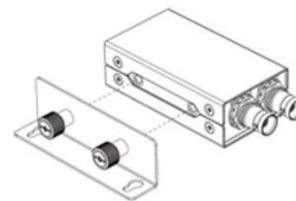

Mounting Diagram

Warranty

3 Year Limited Manufacturer's Warranty